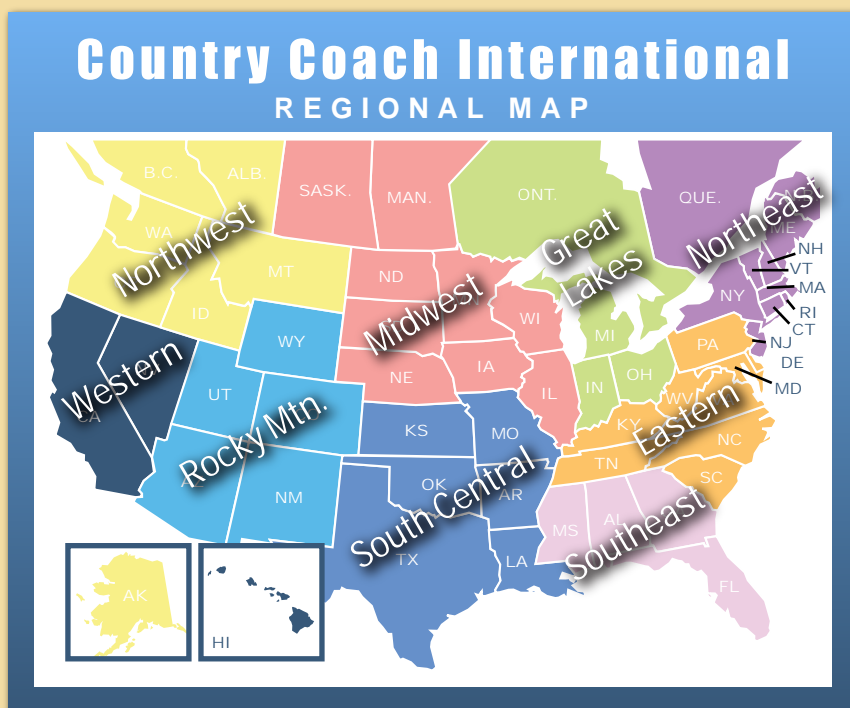

Secretary

Gerry Conway
404-805-5913
gcon3129@gmail.com

Treasurer

George Sanders
205-914-6148
sandersgeorgel@aol.com

FMCA National Director

Gail Merrill
603-735-2307
iquiltNsew@cpmcast.net

Alternate FMCA National Director

Paul Cummings
757-508-5301
pcummings6@verizon.net

Staff

Club Manager

Jane Jordan
541-998-3712 :: club@countrycoachclub.com

VP of Marketing and Publications

Lee Zaborowski
515-708-3391 :: leozbrowski@gmail.com

Rally Master

Jim Nelson
540-847-1020 :: leonalbin@yahoo.com

Area Vice Presidents

Northwestern V.P. (AK, ID, MT, OR, WA, BC, ALB)
OPEN

Western V.P. (CA, HI, NV)
Christine Cross
714-814-7178 :: lccross1225@att.net

Rocky Mountain V.P. (AZ, CO, NM, UT, WY)
Jim Nelson
540-847-1020 :: leonalbin@yahoo.com

Midwestern V.P. (SD, ND, MN, IA, WI, IL, MAN, SK)
Jim MacGilvray
815-703-8847 :: pjmacgilvray@aol.com

South Central V.P. (AR, KS, LA, MO, OK, TX)
Linda Robey
314-960-9898 :: lrobey@swbell.net

Great Lakes V.P. (MI, IN, OH, ONT)
Lionel Johnson
937-613-8088 :: lioneljohnson7930@msn.com

Northeastern Senior V.P. (CT, ME, MA, NH, NJ, RI, VT, NB, QC)
Bill Brock
201-852-0634 :: bodybag455@aol.com

Eastern V.P. (DE, DC, KY, MD, NC, PA, SC, TN, VA, WV)
Wayne Cleveland
615-330-0288 :: mom1mimi@aol.com

Southeastern V.P. (AL, FL, GA, MA, Bermuda, Virgin Islands)
Gary McConnell
321-536-1614 :: nmccconn376@aol.com

Independent Country Coach Regional Clubs

Country Coach Heartlanders

Bob Harbrecht
Valparaiso, IN
863-439-5620
ruthnbob2@hotmail.com

Country Coach Nor'easters

Ed Geswell
Hanover, MA
781-727-2006
ejgjr@verizon.net
www.ccnoreasters.com

Country Coach Texans

Joe Taylor
McKinney, TX
214-460-1084
jntaylor34@earthlink.net
www.ctexans.com

Country Coach Country Cousins

Jim Ferguson
Winter Springs, FL
407-327-6060
jfwslf@earthlink.net
www.cccountrycousins.com

Florida Coast Alongs

Tim Tyler
Clearwater, FL
727-744-9900
ltyler@gmail.com

Rocky Mountain Country Coaches

Betty Woods
Scottsdale, AZ
480-575-9740
betty@cavecreeksoftware.com
www.rmccusa.com

Northwest Country Coachers of FMCA

Fred Dent
Seattle, WA
206-282-6798
president@nwccers.org
www.nwccers.org

Southeast Country Coachers

Kenneth Dangelo
Stone Mountain, GA
404-394-9074
ken@dangelo.com
www.southeastcountrycoachers.com

Southwest Country Coachers

Don Courtney
Rialto, CA
909-875-0878
presdon@swccers.com
www.swccers.com

* Country Coach Regional Clubs function independently from CCI, rallying on a smaller scale in various regions of the country. Visit the club of interest online for more information.